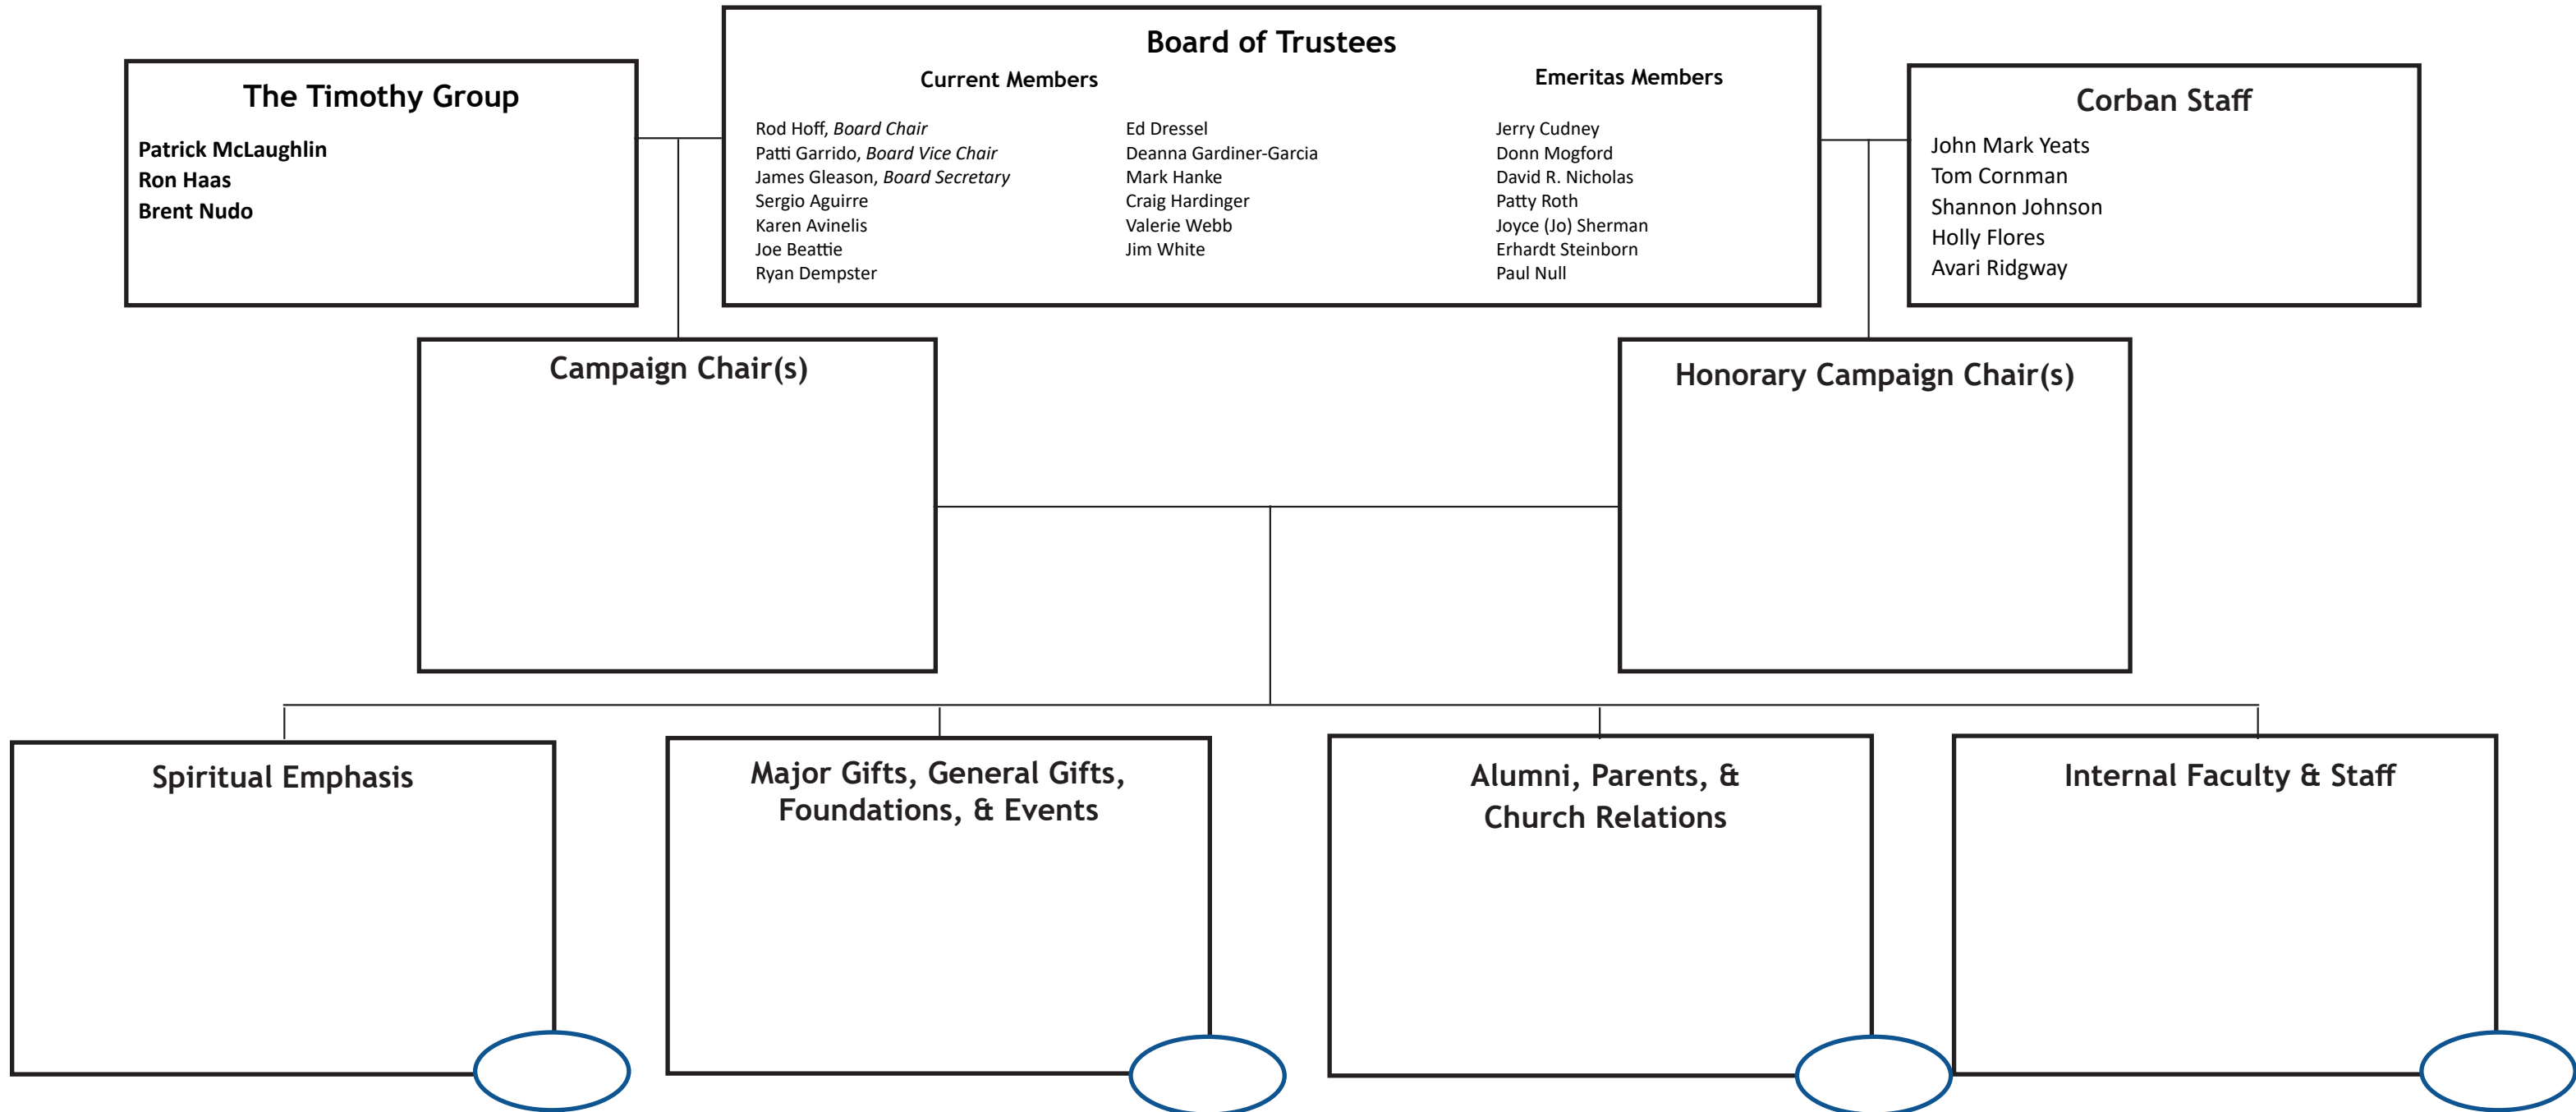

\$15 Million

Capital Campaign Organization Chart

So he said to me, "This is the word of the Lord to Zerubbabel: 'Not by might nor by power, but by my Spirit,' says the Lord Almighty. "What are you, mighty mountain? Before Zerubbabel you will become level ground. Then he will bring out the capstone to shouts of 'God bless it! God bless it!'"
Zechariah 4:6-7

The Timothy Group
 Patrick McLaughlin
 Ron Haas
 Brent Nudo

Board of Trustees

Current Members	Emeritas Members
Rod Hoff, <i>Board Chair</i>	Jerry Cudney
Patti Garrido, <i>Board Vice Chair</i>	Donn Mogford
James Gleason, <i>Board Secretary</i>	David R. Nicholas
Sergio Aguirre	Patty Roth
Karen Avinelis	Joyce (Jo) Sherman
Joe Beattie	Erhardt Steinborn
Ryan Dempster	Paul Null
Ed Dressel	
Deanna Gardiner-Garcia	
Mark Hanke	
Craig Hardinger	
Valerie Webb	
Jim White	

Corban Staff
 John Mark Yeats
 Tom Cornman
 Shannon Johnson
 Holly Flores
 Avari Ridgway

Campaign Chair(s)

Honorary Campaign Chair(s)

Spiritual Emphasis

Major Gifts, General Gifts, Foundations, & Events

Alumni, Parents, & Church Relations