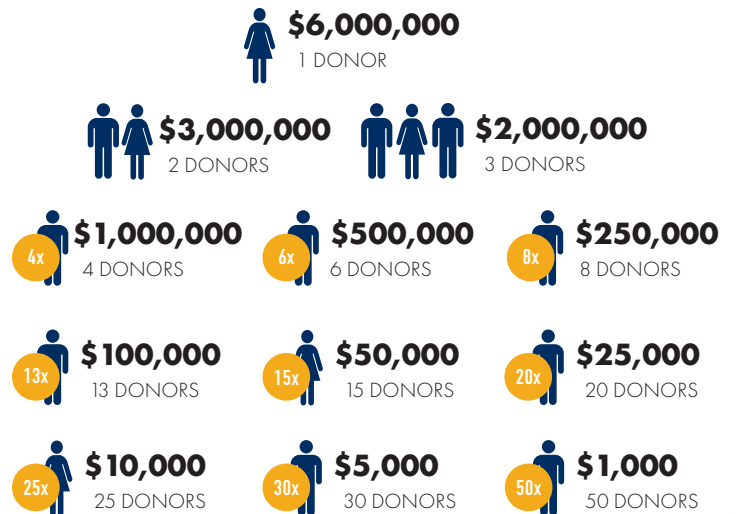

Gift Chart for $30M Campaign

OUR CAPITAL CAMPAIGN GOALS COMBINE THE PRACTICAL NEEDS OF CORNERSTONE UNIVERSITY WITH OUR COMMITMENT TO THE PURSUIT OF EXCELLENCE THROUGH CHRIST.